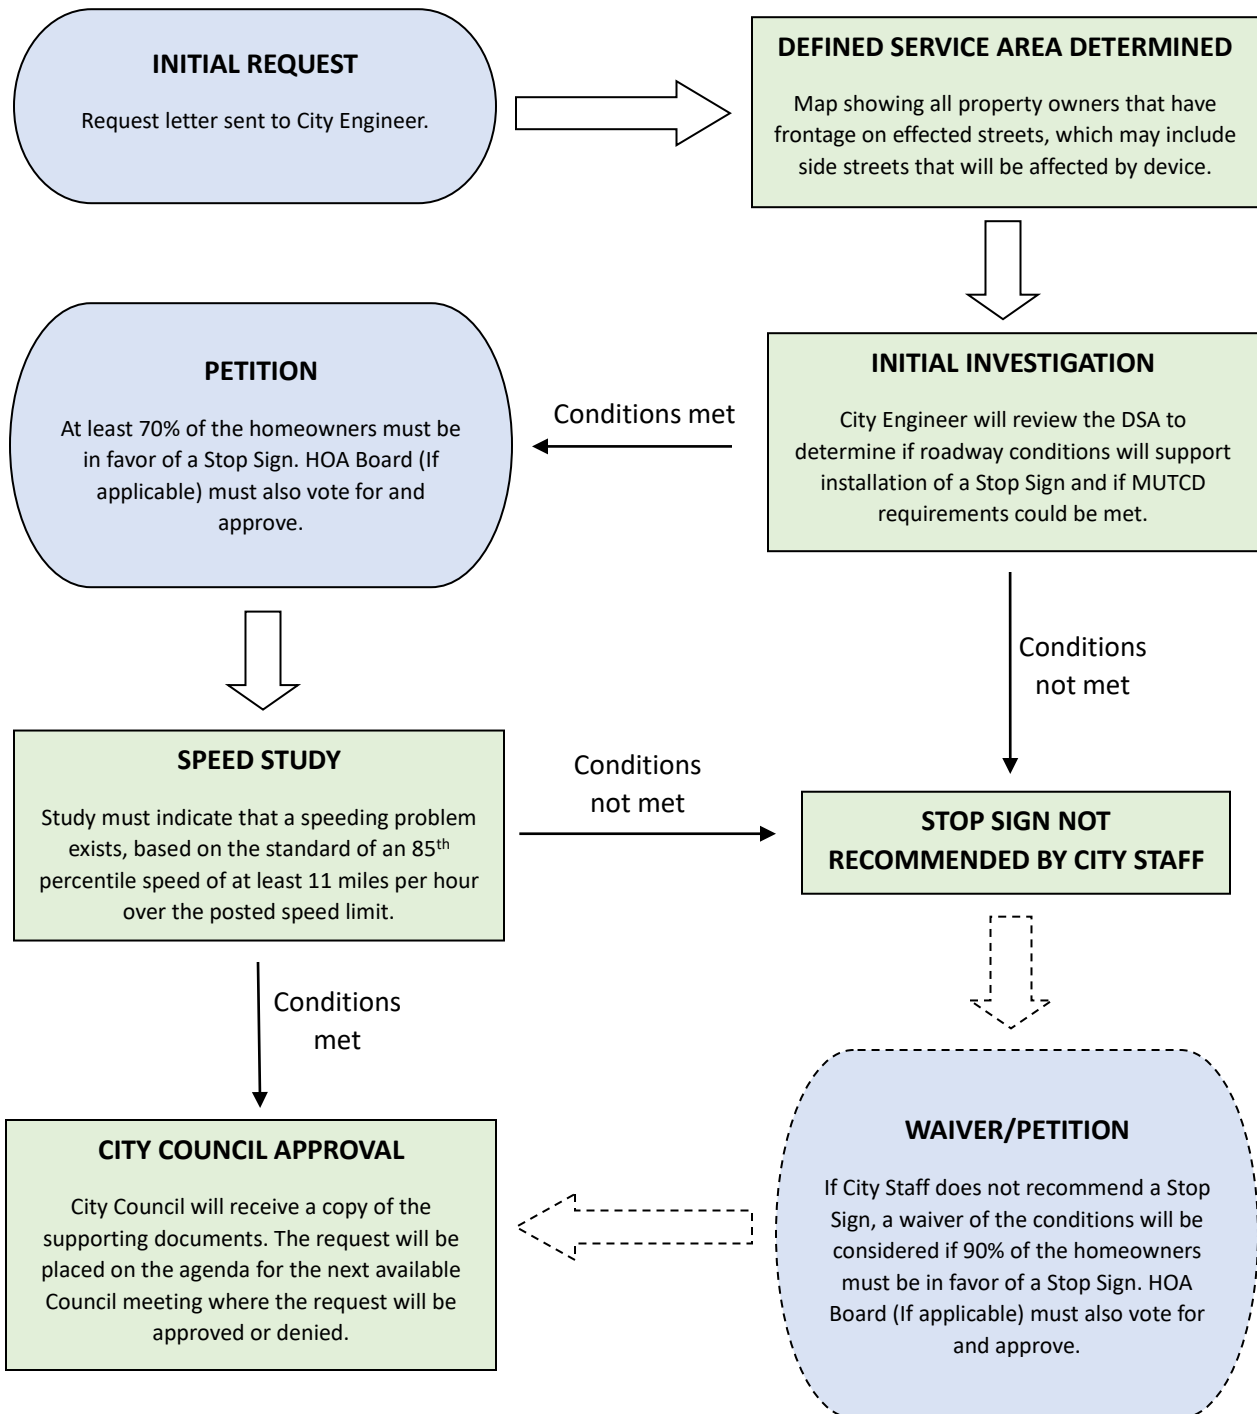

NEIGHBORHOOD TRAFFIC CONTROL PROGRAM

REQUEST FOR STOP SIGNS

LEGEND